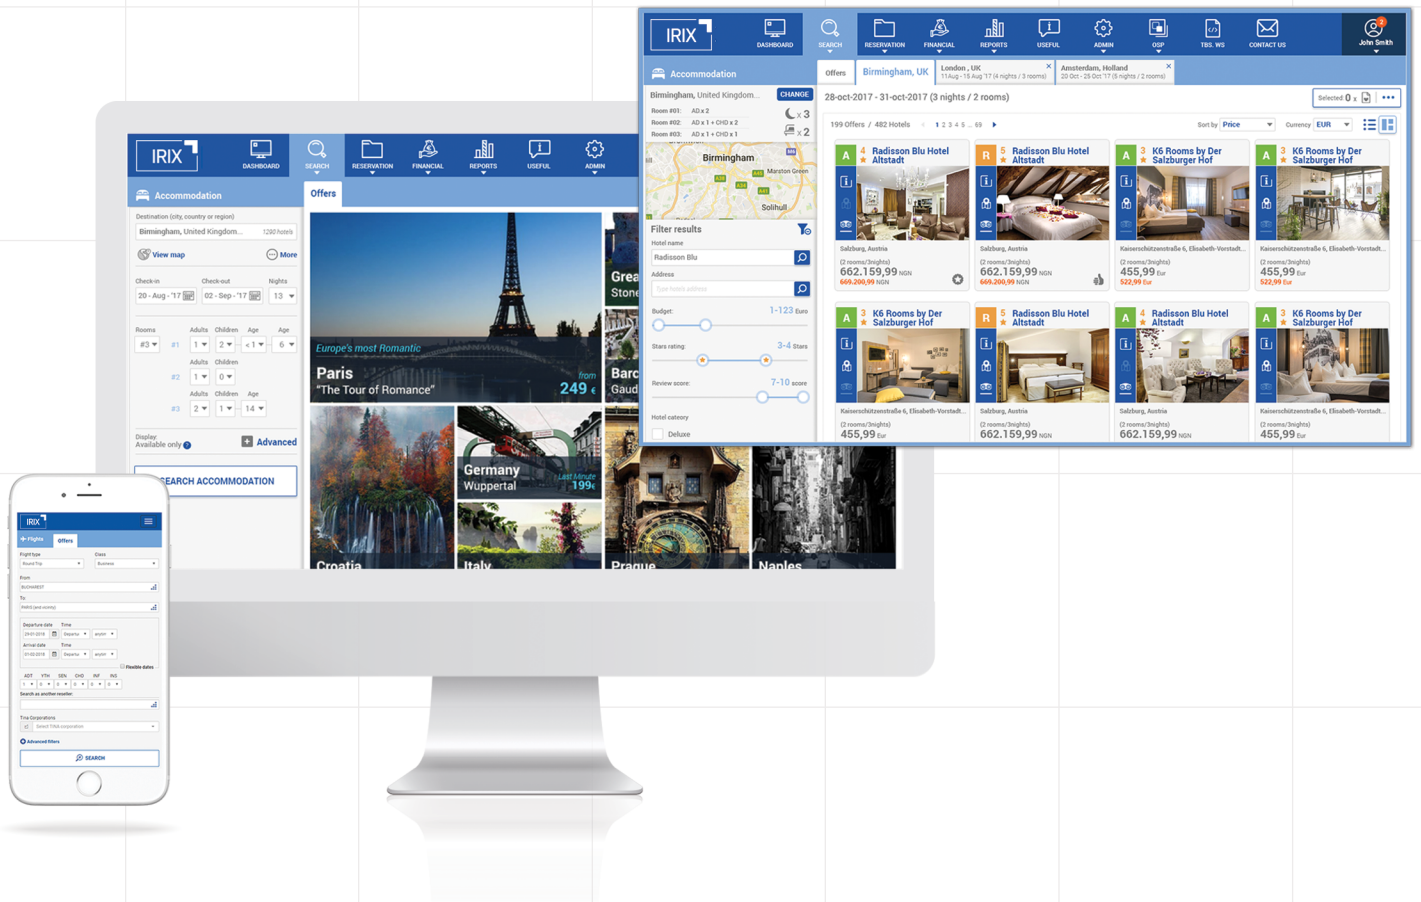

XML CONNECTORS AVAILABLE IN IRIX

2024

TRAVEL BOOKING SYSTEM
Content aggregation and distribution

dcst⁺

The world's largest travel services suppliers are integrated in IRIX booking solution

dcplus.net

FLIGHTS

* Direct connections through platform such as Navitaire, Altea, etc, that might require additional analysis, development and certification process.

HOTELS

				
Amadeus Direct Connection	Expedia EAN Direct Connection	Hotelbeds Direct Connection	WebBeds Direct Connection	TBO Direct Connection
				
Go Global Direct Connection	Agoda Direct Connection	Bedsonline Direct Connection	Darina Holidays Direct Connection	DidaTravel Direct Connection
				
DOTW Direct Connection	FIT RUUMS Direct Connection	HotelsPro Direct Connection	Jumbo Direct Connection	Miki Direct Connection
				
Olympia Europe Direct Connection	Omnibees Direct Connection	Plum Direct Connection	Priceline Direct Connection	Rate Hawk Direct Connection
				
Restel Direct Connection	RezLive Direct Connection	Stuba Direct Connection	Sun Hotels Direct Connection	Travco Direct Connection
				
Travelclick Direct Connection	Travelgatex Direct Connection	Eturia Direct Connection	Abreu Online Aggregator	BookMe Maldives Aggregator
				
Cosmobeds Aggregator	Egypt Express Aggregator	G2 Travel Aggregator	Global Travel Engine Aggregator	GRNconnect Aggregator
				
HappyTravel Aggregator	Hotelston Aggregator	HyperGuest Aggregator	Illusions Aggregator	ImperaTours Aggregator